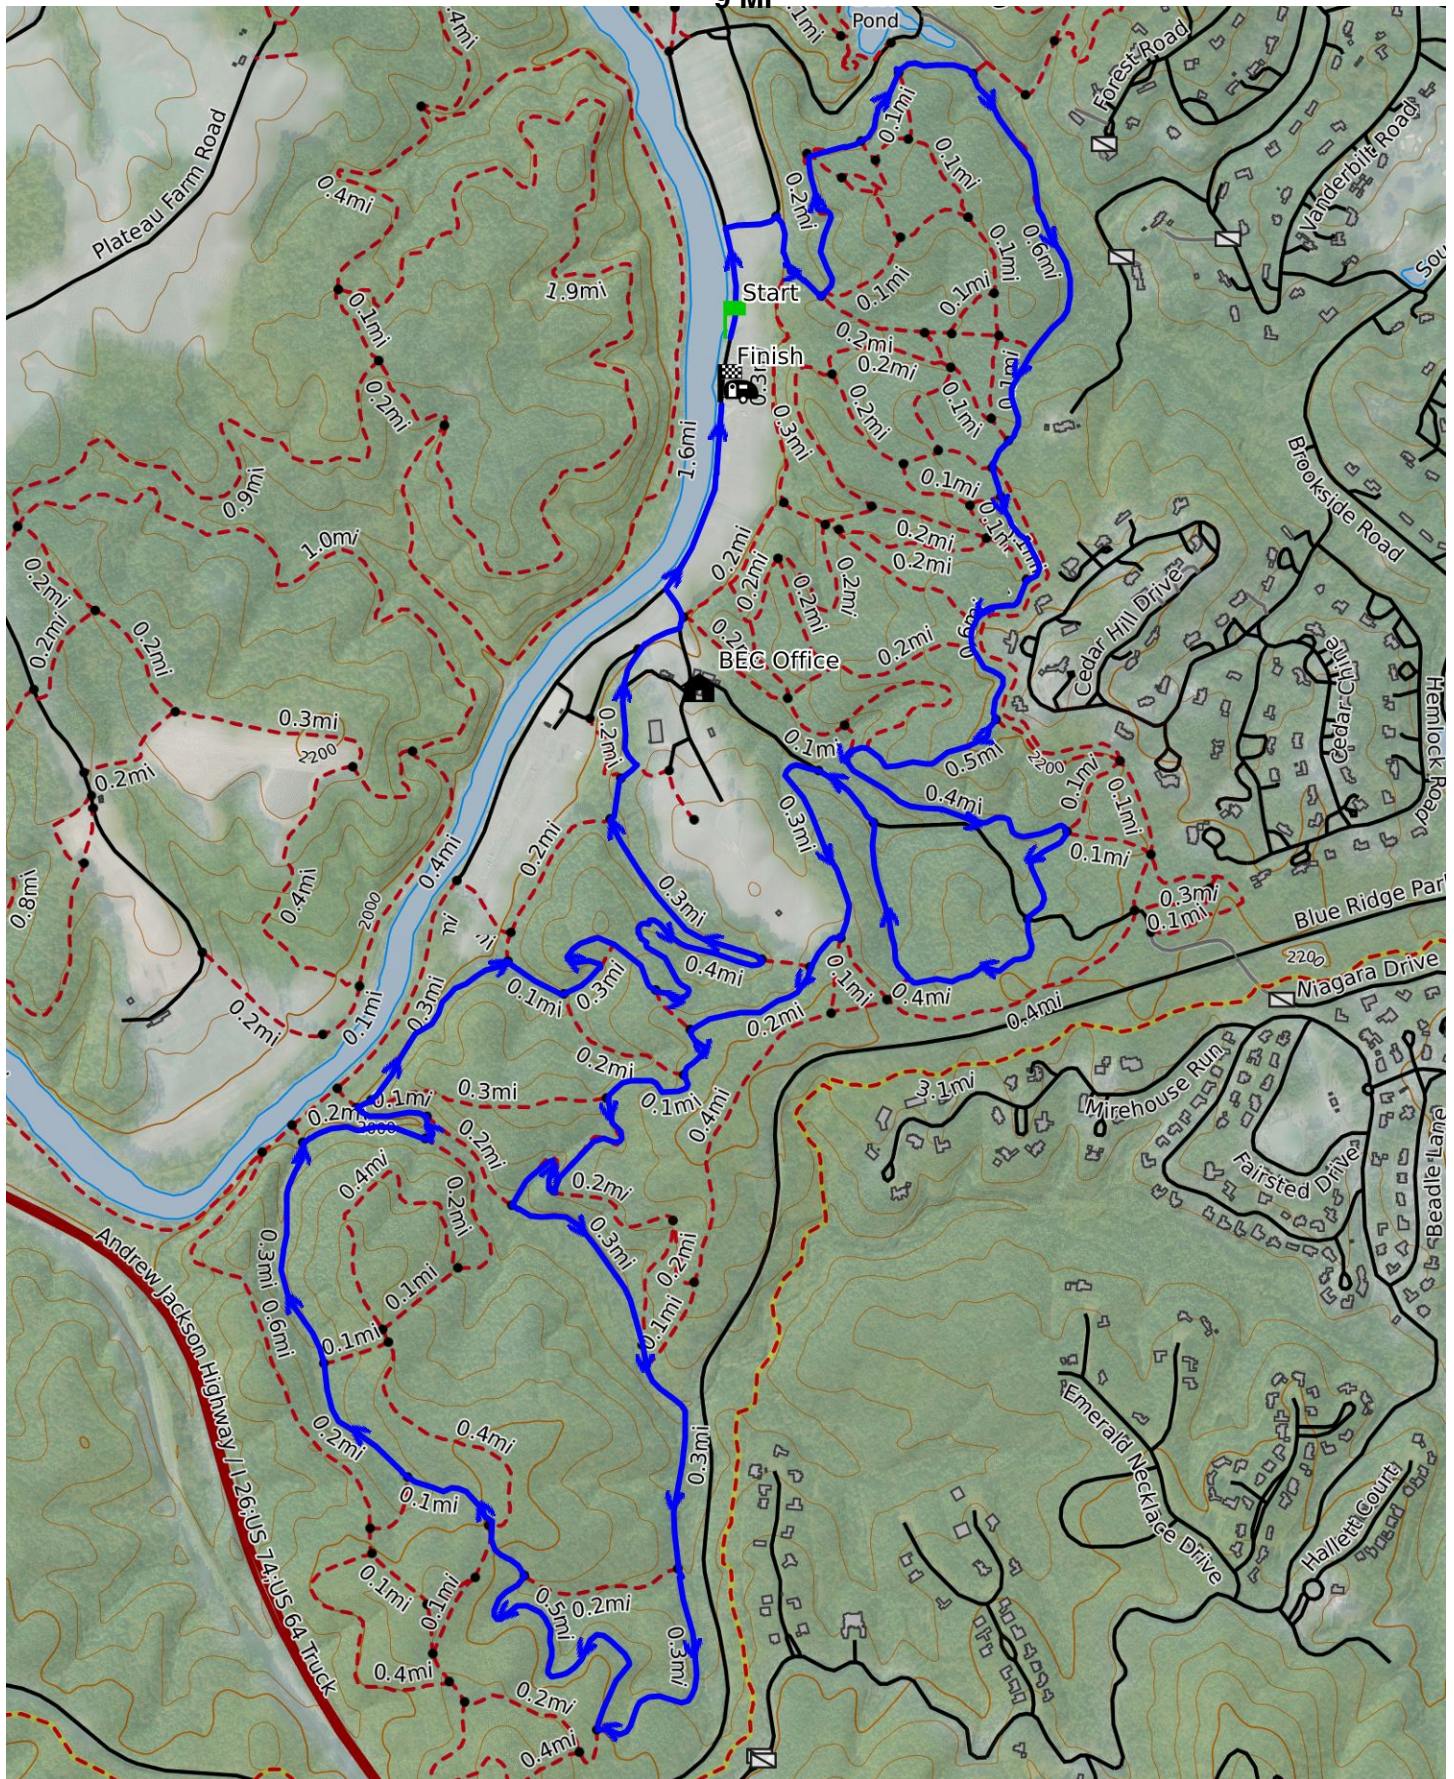

# Blue East Day Trail

9 Mi

Blue East Day Trail

WGS84

UTM Zone 17S